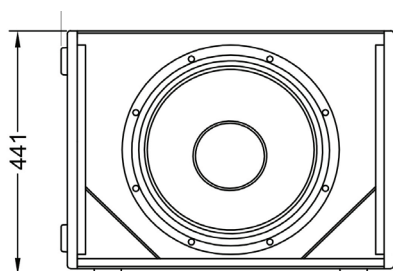

### Main features:

- 700W nominal power
- 15" woofer with 4" voice coil
- 131 dB Max SPL
- M20 distance pole adapter

Frequency Response (-10dB)	45 - 350 Hz
Max SPL (peak)	134 dB (calculated)
Sensitivity (1W/1m)	96,5 dB
LF Transducer	15", M1570
Impedance	8 Ohm
Nominal power	700 W
Program power	1400 W
Peak power	2800 W
Connectors	2x Neutrik Speakon
Dimensions (WxHxD)	601x441x655 mm
Net weight	34 kg
Shipping weight	36 kg
Mounting	M20 distance pole adapter
Enclosure materials	Plywood; wear-resistant paint
Grill	Steel grill, polymere protective net
Color	Black