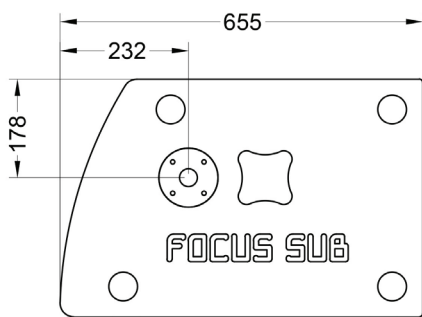

### Main features:

- 700W nominal power
- 15" woofer with 4" voice coil
- 131 dB Max SPL
- M20 distance pole adapter

Frequency Response (-10dB)	45 - 350 Hz
Max SPL (peak)	134 dB (calculated)
Sensitivity (1W/1m)	96,5 dB
LF Transducer	15", M1570
Impedance	8 Ohm
Nominal power	700 W
Program power	1400 W
Peak power	2800 W
Connectors	2x Neutrik Speakon
Dimensions (WxHxD)	601x441x655 mm
Net weight	34 kg
Shipping weight	36 kg
Mounting	M20 distance pole adapter
Enclosure materials	Plywood; wear-resistant paint
Grill	Steel grill, polymere protective net
Color	Black