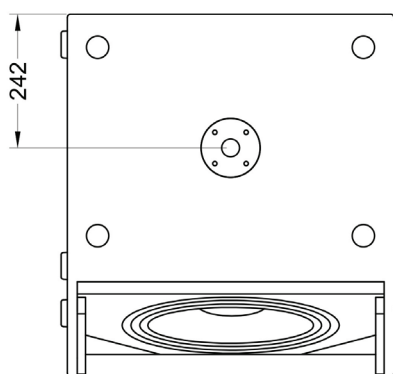

### Main features:

- 700W nominal power
- 15" woofer with 4" voice coil
- 131 dB Max SPL
- M20 distance pole adapter

Frequency Response (-10dB)	45 - 350 Hz
Max SPL (peak)	134 dB (calculated)
Sensitivity (1W/1m)	96,5 dB
LF Transducer	15", M1570
Impedance	8 Ohm
Nominal power	700 W
Program power	1400 W
Peak power	2800 W
Connectors	2x Neutrik Speakon
Dimensions (WxHxD)	601x441x655 mm
Net weight	34 kg
Shipping weight	36 kg
Mounting	M20 distance pole adapter
Enclosure materials	Plywood; wear-resistant paint
Grill	Steel grill, polymere protective net
Color	Black